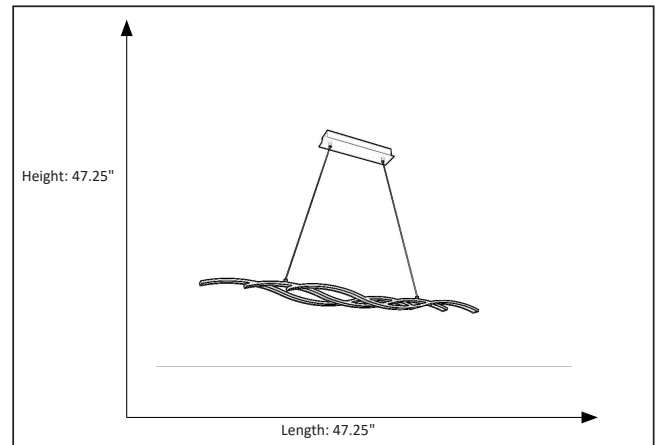

#### Features

Item Number	7-70202
Finish	Matte Black
Dimensions	47.25" x 47.25"
Lamp Info	1x 53 Watt LED
Lamps Included	Yes (Integrated LED)
Bulb Base	Integrated LED
Kelvin	3000K
Warranty	1 year material/workmanship warranty
Item Weight	2.7 Lb
Shipped Weight	4 Lb
Location	Indoor