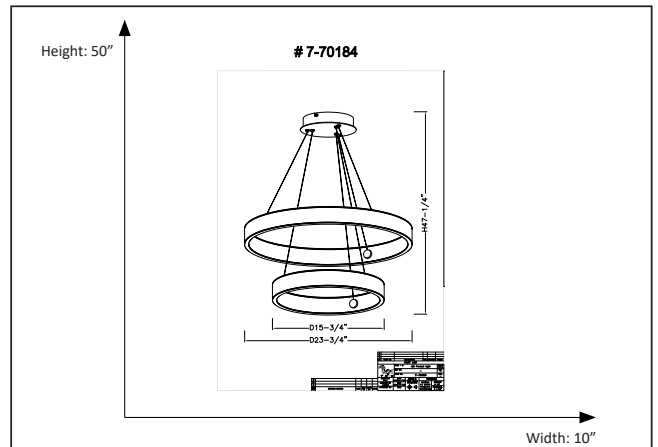

Item Number	7-70184
Finish	Coffee Brown
Dimensions	47.25"H x 23.75"W
Lamp Info	LED
Bulb Base	Integrated LED
ETL Listed	Dry Location
Location	Indoor

Electrical

Fixture requires a grounded electrical supply line to 120 volts AC.