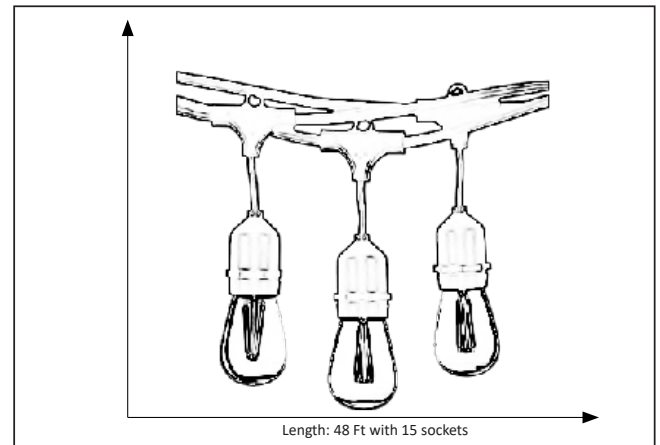

## Soli-4815

48 Feet LED String Lights With 15 Bulbs

### Description

The Soli-4815 creates a warm soft ambience with their nostalgic glow. These lights are perfect for around the porch, fence, gazebo, or backyard. This light set includes 15 bulbs on a 48 feet string. Enjoy years of illumination at any venue indoors or outdoors with just a few minutes of installation.

### Features

Item Number	7-70097
Finish	Black
Length/ Sockets	48 Ft/ 15 Sockets
Lamp Info	15 x 1W
Lamps Included	15 Bulbs + 2 Extra
Bulb Base	Medium
Kelvin	2200 K
Lumens	60-70 Lm
Item Weight	8.36 Lb
Shipped Weight	9.36 Lb
Location	Indoor and Outdoor