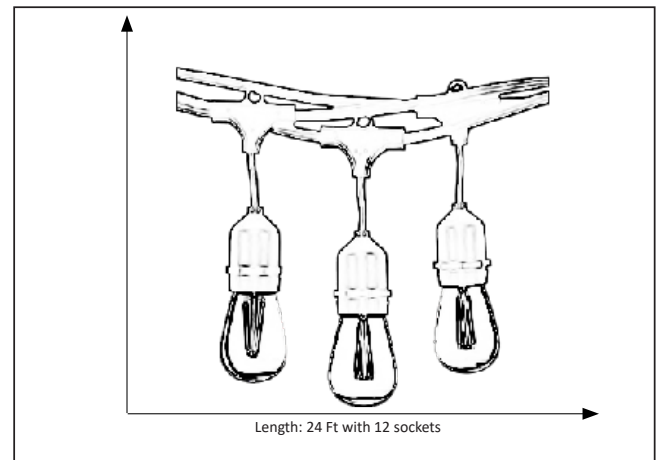

## Soli-24

24 Feet LED String Lights With 12 Bulbs

### Description

The Soli-24 creates a warm soft ambience with their nostalgic glow. These lights are perfect for around the porch, fence, gazebo, or backyard. This light set includes 12 lights on a 24 feet string. Enjoy years of illumination at any venue indoors or outdoors with just a few minutes of installation.

### Features

Item Number	7-70037
Finish	Black
Length/ Sockets	24 Ft/ 12 Sockets
Lamp Info	12 x 1W
Lamps Included	12 Bulbs + 1 Extra
Bulb Base	Medium
Kelvin	2200 K
Lumens	60-70 Lm
Item Weight	5.83 Lb
Shipped Weight	6.83 Lb