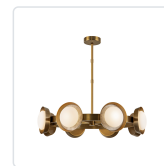

ALONSO CH320837-UNV

FIXTURE DIMENSIONS	D37-1/4" x H8-1/2"
LIGHT SOURCE	LED with DC Driver
WATTAGE	30W
TOTAL LUMENS	2400lm
DELIVERED LUMENS	650lm*
VOLTAGE	120-277V
COLOR TEMPERATURE	3000K
CRI (RA)	90CRI
DIMMABLE	Yes, TRIAC/ELV Dimmer (Not Included)
GLASS DETAILS	Opal Glass
MATERIAL	Steel + Alabaster
SHADE DETAILS	Steel Shade; Alabaster Shade
ROD LENGTH	50" Max (3x12" + 6" + 4" + 4x1")
WIRE LENGTH	144"
MINIMUM HANG HEIGHT	12"
SLOPED CEILING ADAPTABLE	Yes, Up to 15 Degrees
CEC TITLE 24 JA8	Yes, JA8-2022
ILLUMINATION DIRECTION	Omni-directional
LOCATION	Dry
CANOPY DIMENSIONS	D6" x H1-1/2"
PAINT FINISH	UB01; VB01;

[D - Diameter, L - Length, W - Width, H - Height, E - Extension]

AVAILABLE FINISHES:

CH320837UB-UNV
Urban Bronze

CH320837UBAR-UNV
Urban
Bronze/Alabaster

CH320837VB-UNV
Vintage Brass

CH320837VBAR-UNV
Vintage
Brass/Alabaster