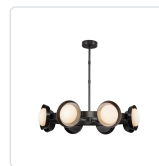

ALONSO CH320837-UNV

FIXTURE DIMENSIONS	D37-1/4" x H8-1/2"
LIGHT SOURCE	LED with DC Driver
WATTAGE	30W
TOTAL LUMENS	2400lm
DELIVERED LUMENS	650lm*
VOLTAGE	120-277V
COLOR TEMPERATURE	3000K
CRI (RA)	90CRI
DIMMABLE	Yes, TRIAC/ELV Dimmer (Not Included)
GLASS DETAILS	Opal Glass
MATERIAL	Steel + Alabaster
SHADE DETAILS	Steel Shade; Alabaster Shade
ROD LENGTH	50" Max (3x12" + 6" + 4" + 4x1")
WIRE LENGTH	144"
MINIMUM HANG HEIGHT	12"
SLOPED CEILING ADAPTABLE	Yes, Up to 15 Degrees
CEC TITLE 24 JA8	Yes, JA8-2022
ILLUMINATION DIRECTION	Omni-directional
LOCATION	Dry
CANOPY DIMENSIONS	D6" x H1-1/2"
PAINT FINISH	UB01; VB01;

[D - Diameter, L - Length, W - Width, H - Height, E - Extension]

AVAILABLE FINISHES:

CH320837UB-UNV
Urban Bronze

CH320837UBAR-UNV
Urban
Bronze/Alabaster

CH320837VB-UNV
Vintage Brass

CH320837VBAR-UNV
Vintage
Brass/Alabaster